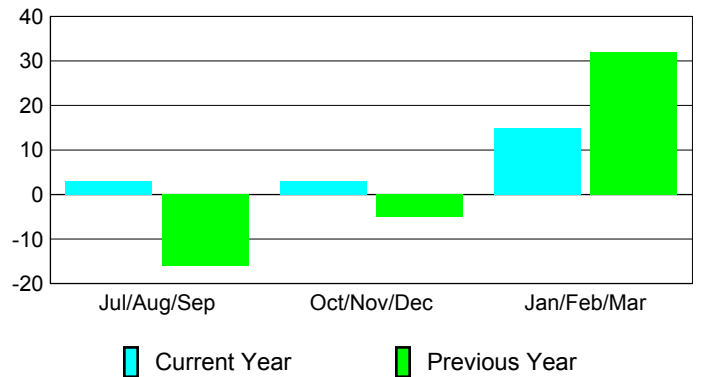

Comparison of Membership Gain/Loss

Current Year Compared to the Previous Year